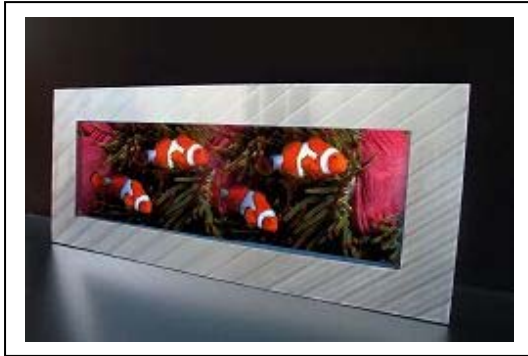

PA2

Wall aquarium

Size: 1500x120x550mm

Composition: glass/MDF/aluminium

Weight: 25.0KG

Price: CHF 900.-