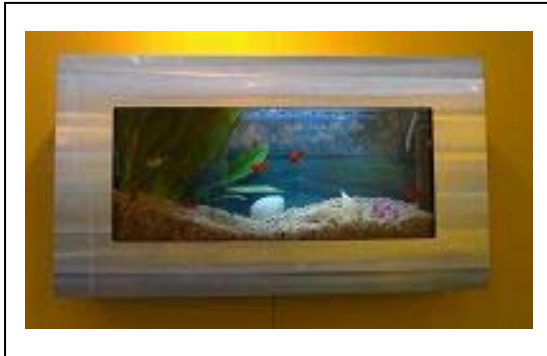

Wall aquarium

REX

Size: 590x120x325mm

Composition: glass/MDF/aluminium

Weight: 7.4KG

Price: CHF 200.-

ROS5

Wall aquarium